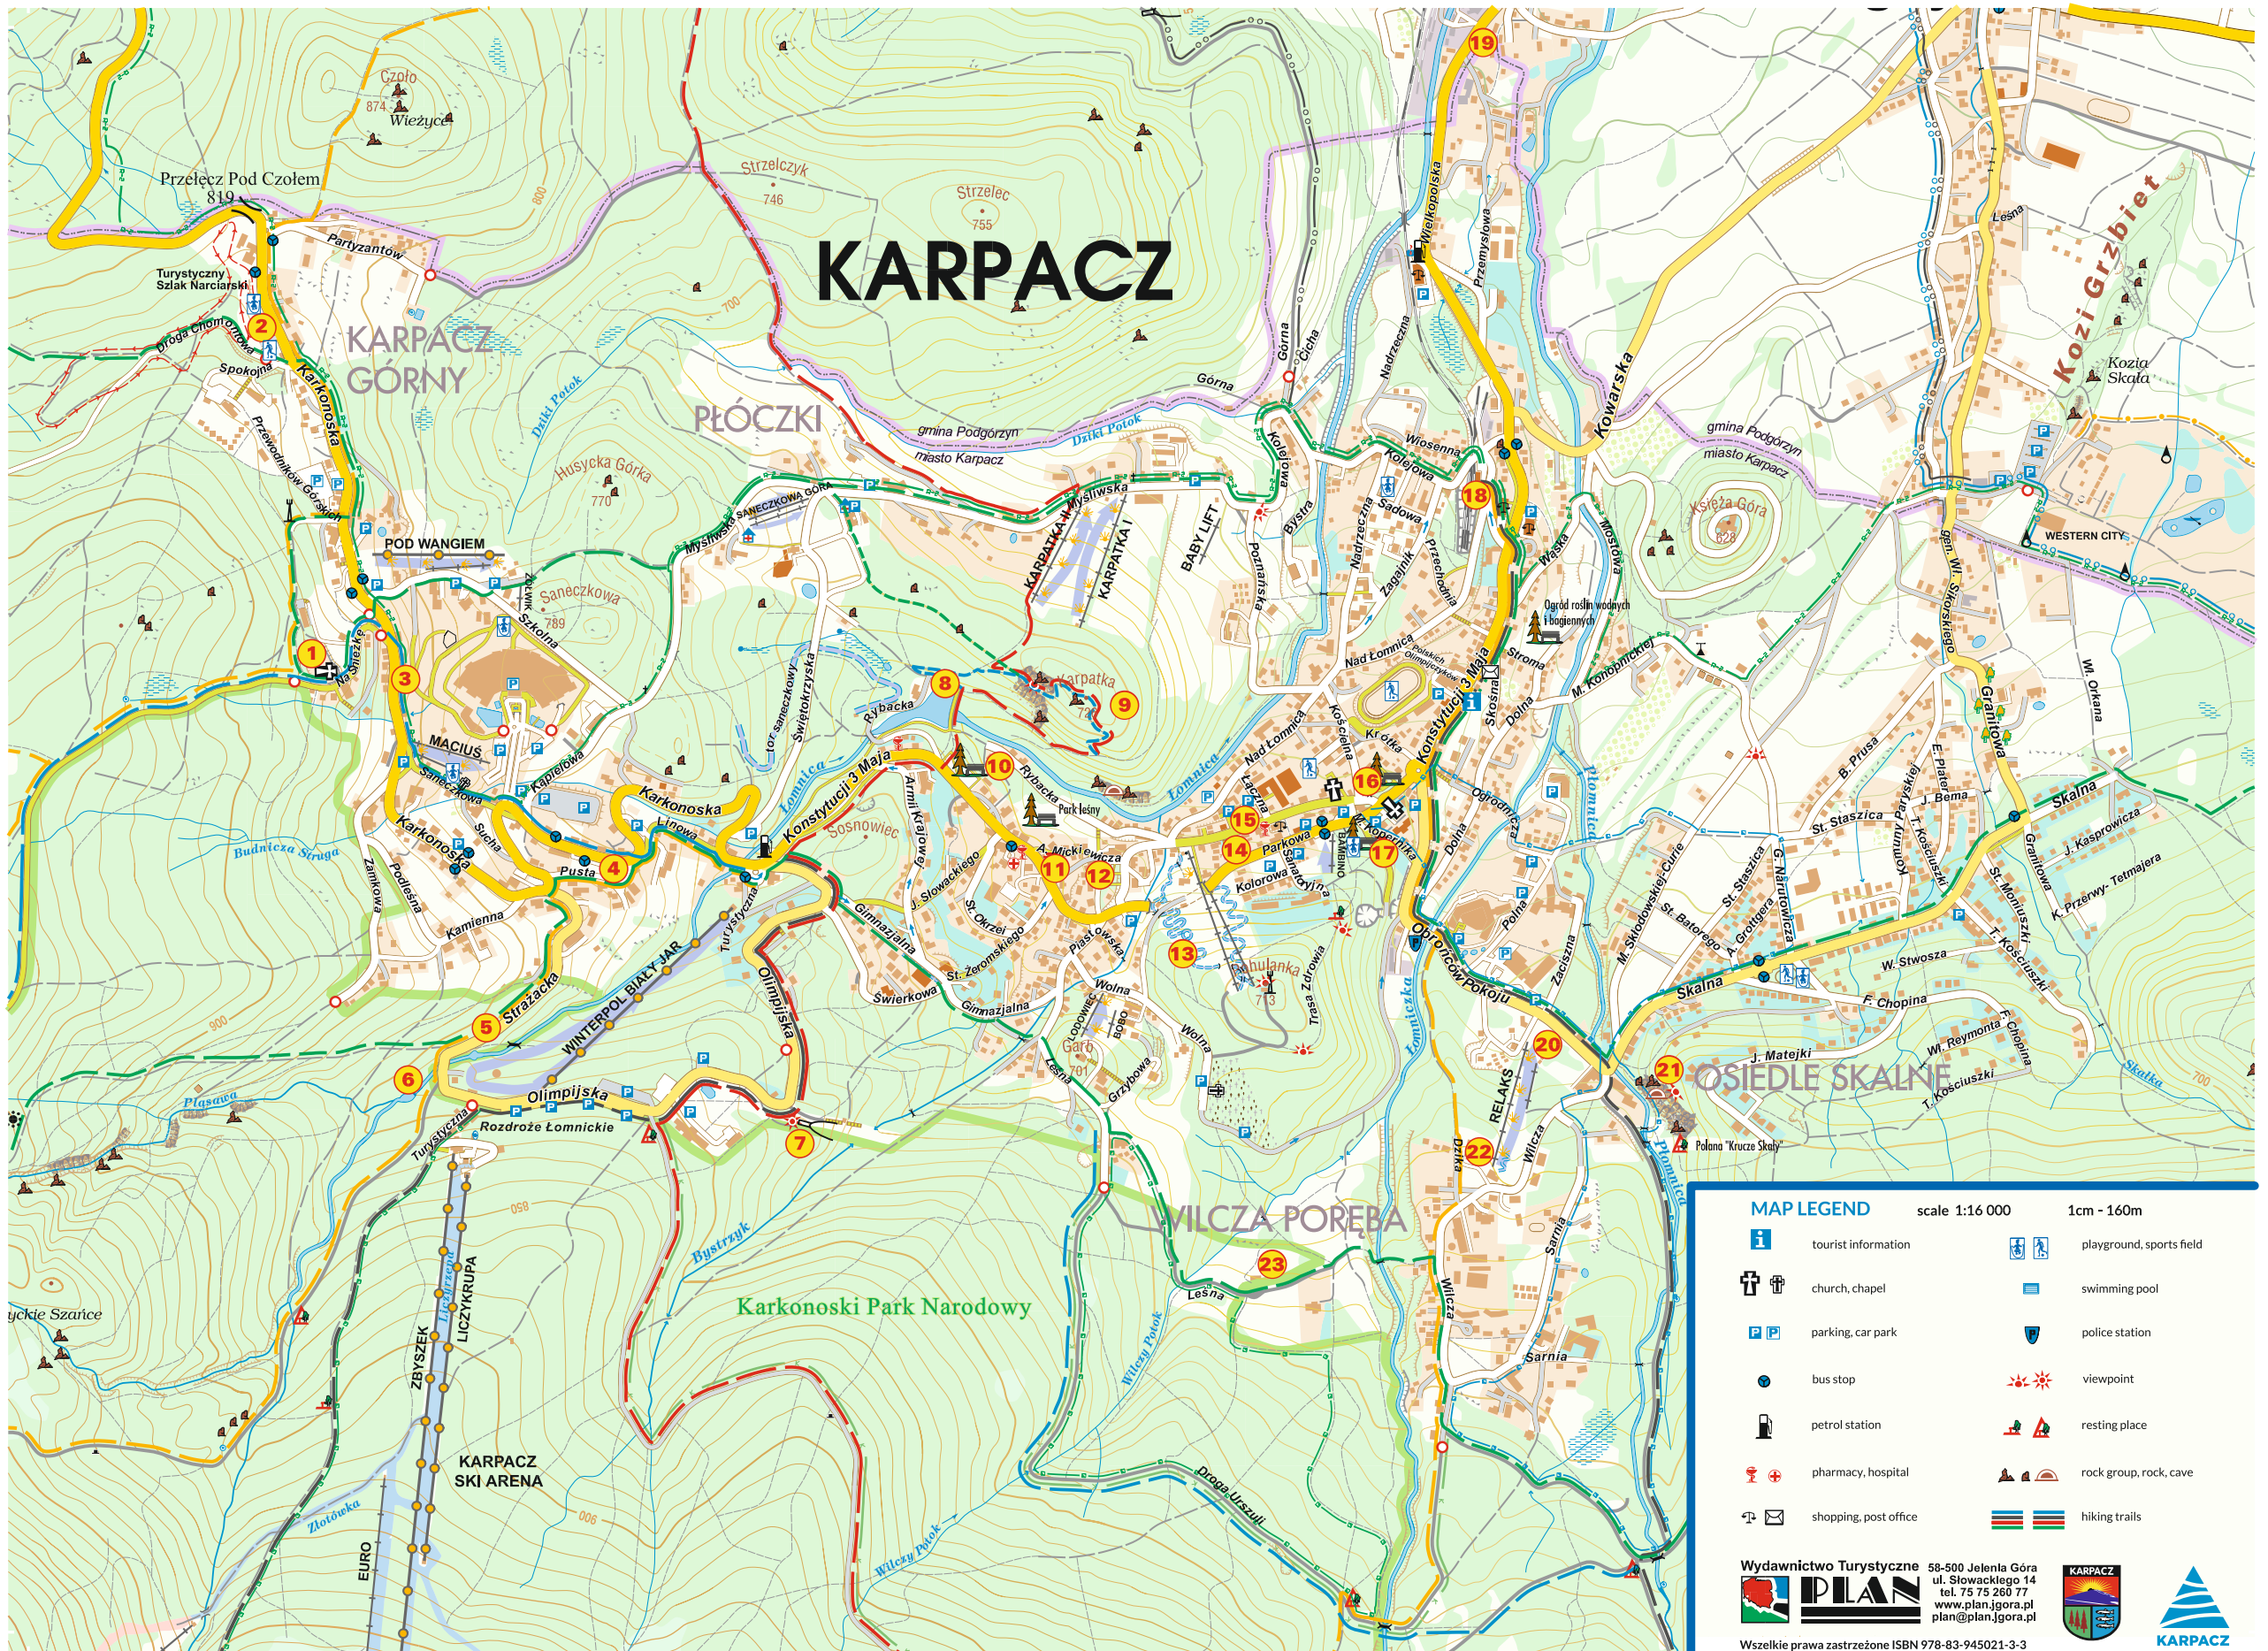

KARPACZ

MAP LEGEND scale 1:16 000 1cm - 160m

	tourist information		playground, sports field
	church, chapel		swimming pool
	parking, car park		police station
	bus stop		viewpoint
	petrol station		resting place
	pharmacy, hospital		rock group, rock, cave
	shopping, post office		hiking trails